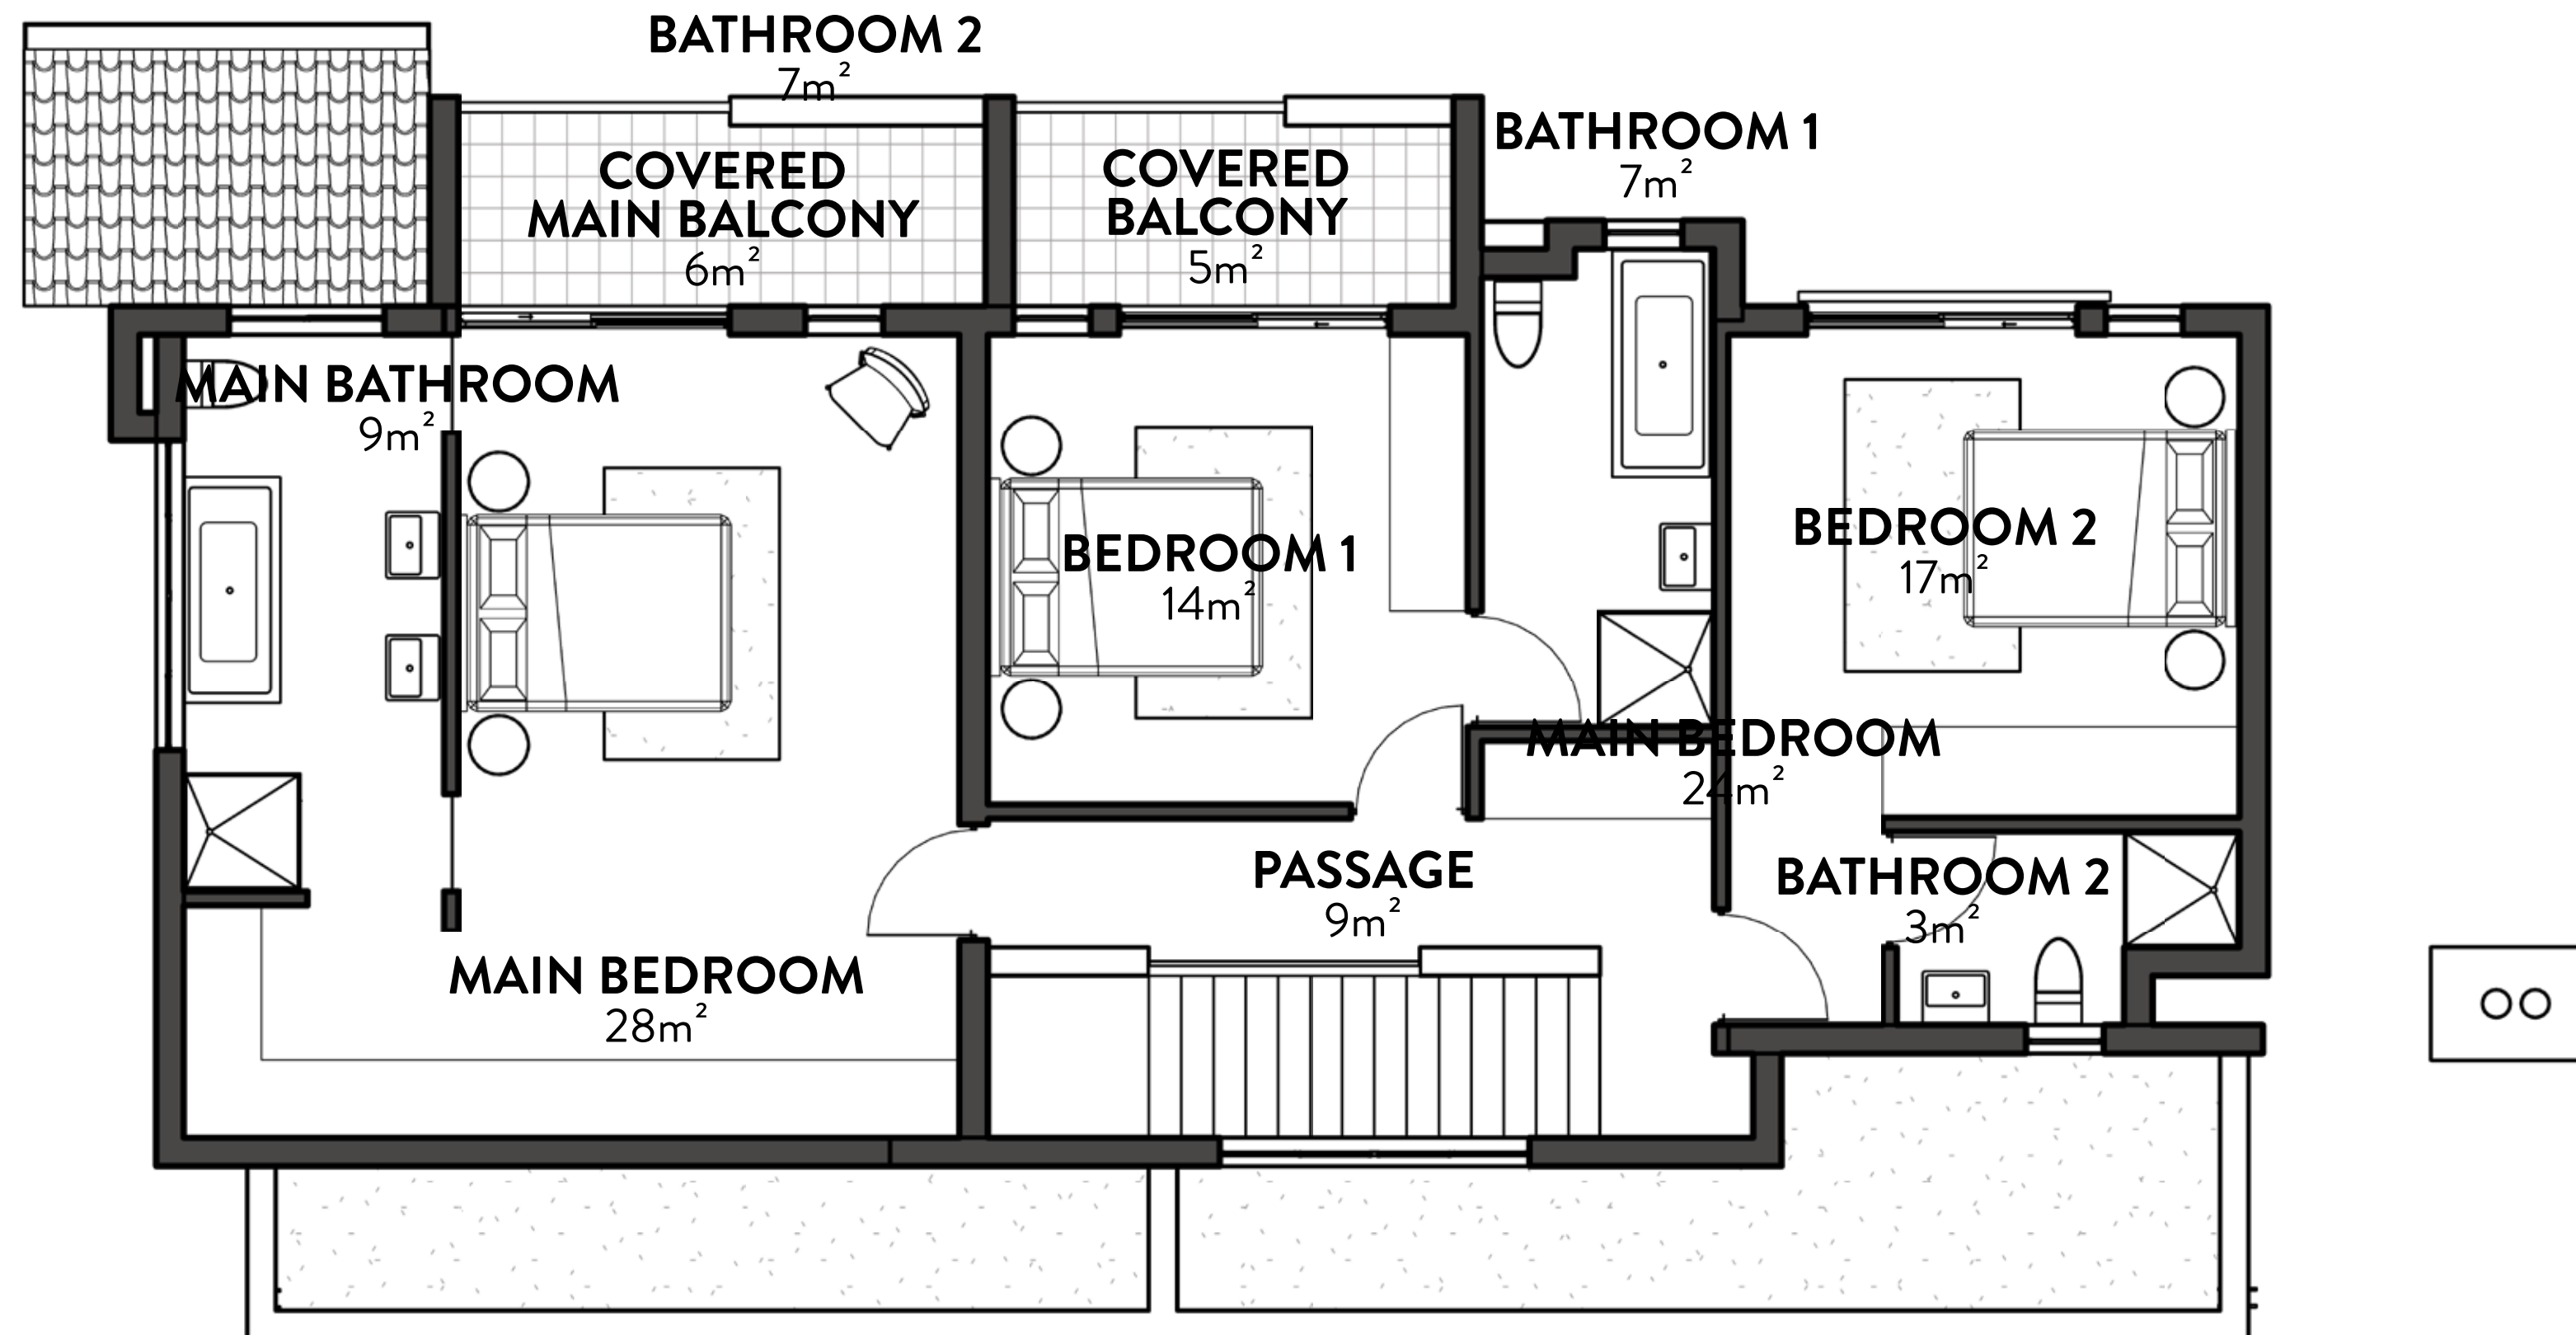

GROUND FLOOR

THE LYNX
woodmead

3 Bedroom, 3 Bathroom Home

TYPE A

UNIT NUMBER 1 -3

Unit size	252m ²
Erf size	466,3m ²
	425m ²
	588m ²
Exclusive Use	326m ²
	284,7m ²
	417,7m ²

FIRST FLOOR

3 Bedroom, 3 Bathroom Home

TYPE A

UNIT NUMBER 1 -3

Unit size	252m ²
Erf size	466,3m ² 425m ² 588m ²
Exclusive Use	326m ² 284,7m ² 417,7m ²

THE LYNX
woodmead

3 Bedroom, 3 Bathroom Home

TYPE B

UNIT NUMBER 4 & 5

Unit size	280,9m ²
Erf size	375m ² 320m ²
Exclusive Use	213,5m ² 158,5m ²

GROUND FLOOR

3 Bedroom, 3 Bathroom Home

TYPE B

UNIT NUMBER 4 & 5

FIRST FLOOR

Unit size	280,9m ²
Erf size	375m ² 320m ²
Exclusive Use	213,5m ² 158,5m ²

THE LYNX
woodmead

3 Bedroom, 3 Bathroom Home

Unit size	272,6m ²
Erf size	384m ²
Exclusive Use	233,1m ²

3 Bedroom, 3 Bathroom Home

TYPE D

UNIT NUMBER 7 & 8

Unit size	275,4m ²
Erf size	307m ² 401m ²
Exclusive Use	156,9m ² 250,9m ²

GROUND FLOOR

3 Bedroom, 3 Bathroom Home