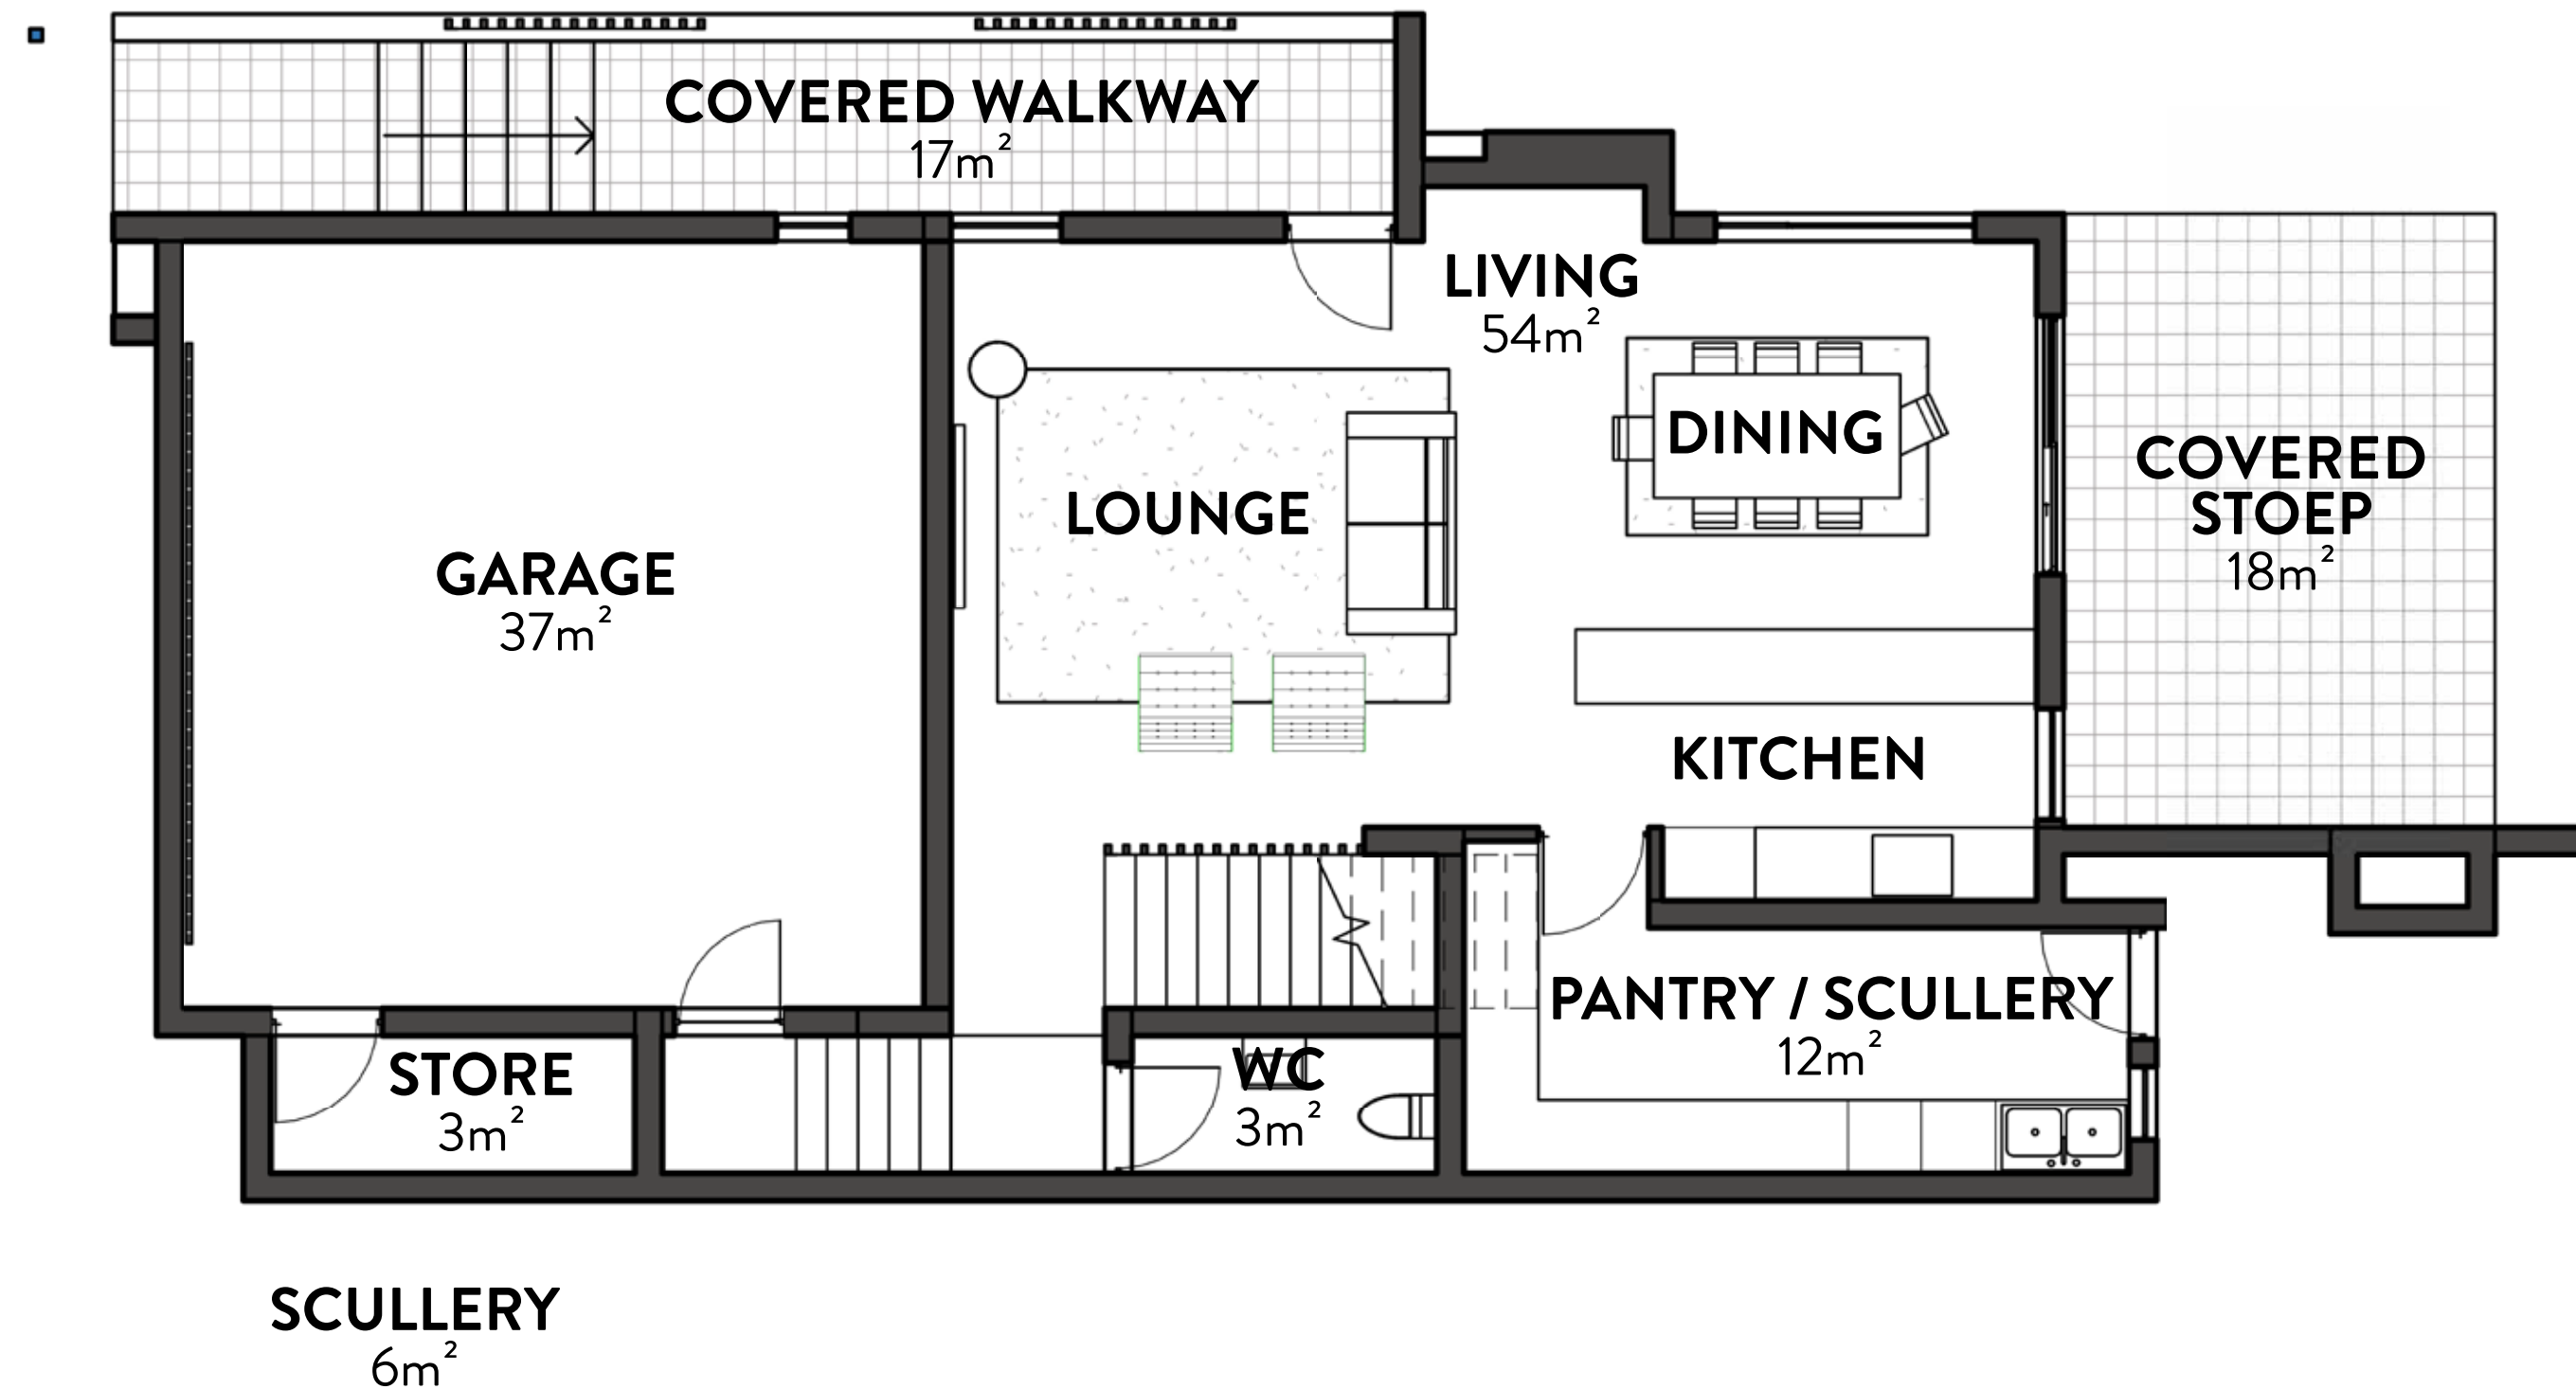

GROUND FLOOR

THE LYNX
woodmead

3 Bedroom, 3 Bathroom Home

TYPE A

UNIT NUMBER 1 -3

Unit size	252m ²
Erf size	466,3m ²
	425m ²
	588m ²
Exclusive Use	326m ²
	284,7m ²
	417,7m ²

FIRST FLOOR

3 Bedroom, 3 Bathroom Home

TYPE A

UNIT NUMBER 1 -3

Unit size	252m ²
Erf size	466,3m ² 425m ² 588m ²
Exclusive Use	326m ² 284,7m ² 417,7m ²

THE LYNX
woodmead

3 Bedroom, 3 Bathroom Home

TYPE B

UNIT NUMBER 4 & 5

Unit size	280,9m ²
Erf size	375m ² 320m ²
Exclusive Use	213,5m ² 158,5m ²

GROUND FLOOR

3 Bedroom, 3 Bathroom Home

TYPE B

UNIT NUMBER 4 & 5

FIRST FLOOR

Unit size	280,9m ²
Erf size	375m ² 320m ²
Exclusive Use	213,5m ² 158,5m ²

THE LYNX
woodmead

3 Bedroom, 3 Bathroom Home

Unit size	272,6m ²
Erf size	384m ²
Exclusive Use	233,1m ²

3 Bedroom, 3 Bathroom Home

TYPE D

UNIT NUMBER 7 & 8

Unit size	275,4m ²
Erf size	307m ² 401m ²
Exclusive Use	156,9m ² 250,9m ²

GROUND FLOOR

3 Bedroom, 3 Bathroom Home