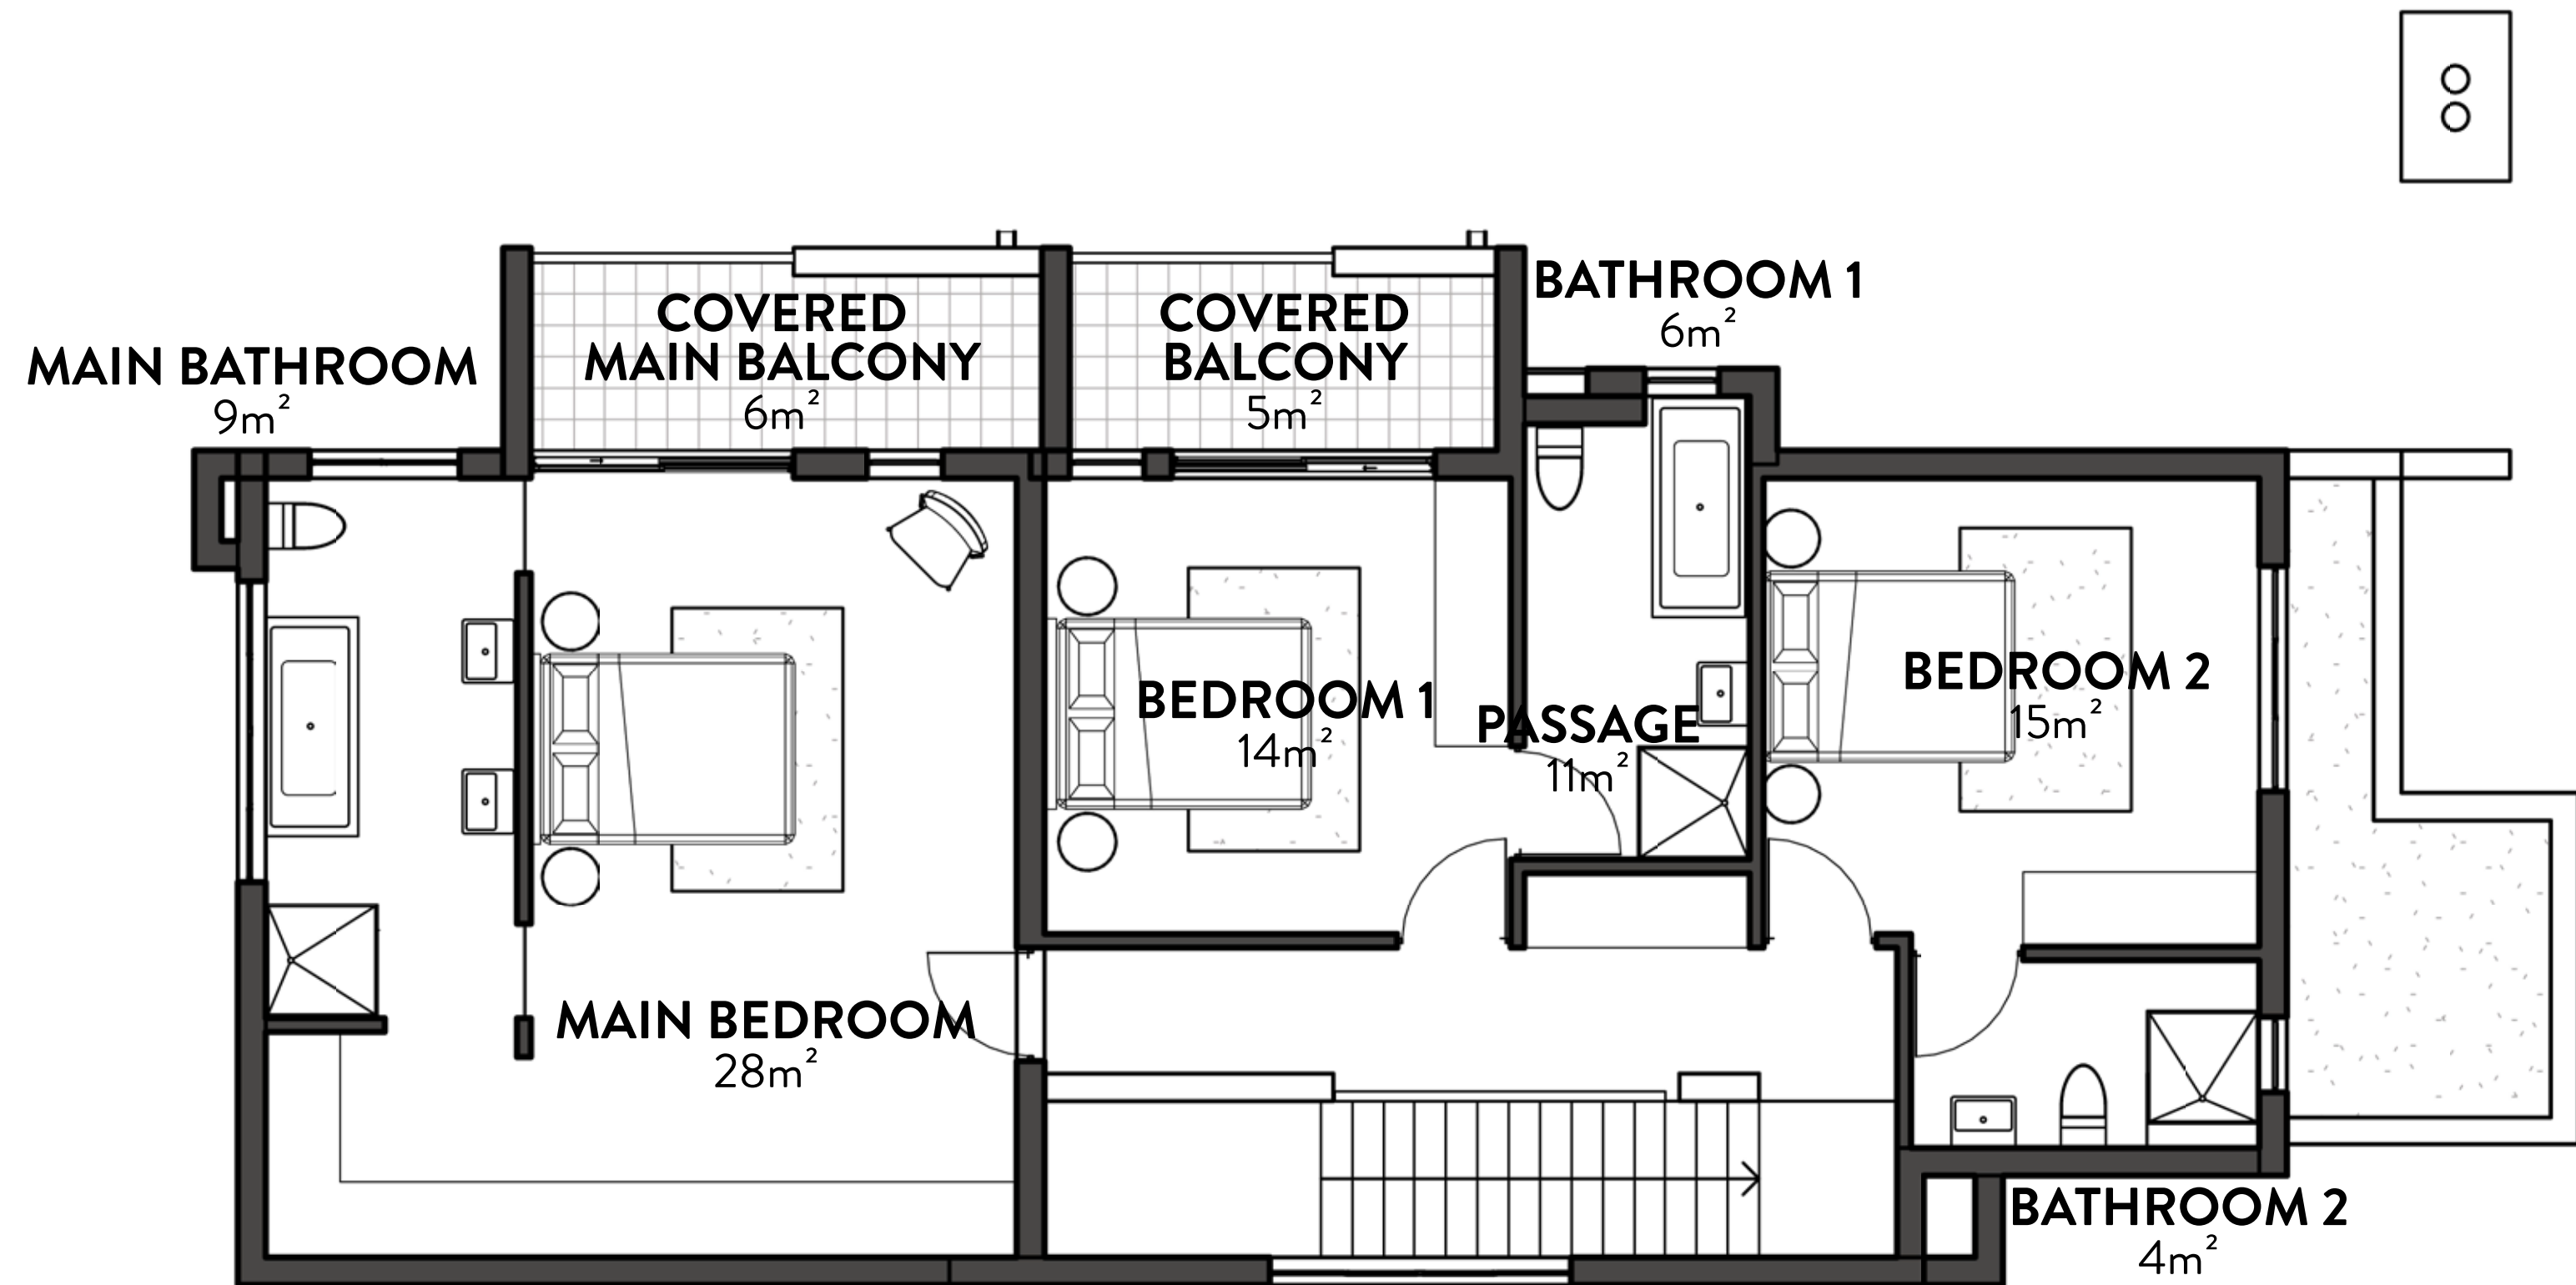

TYPE C

UNIT NUMBER 6

Unit size	272,6m ²
Erf size	384m ²
Exclusive Use	233,1m ²

GROUND FLOOR

FIRST FLOOR

3 Bedroom, 3 Bathroom Home

TYPE C

UNIT NUMBER 6

Unit size	272,6m ²
Erf size	384m ²
Exclusive Use	233,1m ²

3 Bedroom, 3 Bathroom Home

TYPE D

UNIT NUMBER 7 & 8

Unit size	275,4m ²
Erf size	307m ² 401m ²
Exclusive Use	156,9m ² 250,9m ²

GROUND FLOOR

3 Bedroom, 3 Bathroom Home

TYPE D

UNIT NUMBER 7 & 8

Unit size	275,4m ²
Erf size	307m ² 401m ²
Exclusive Use	156,9m ² 250,9m ²

FIRST FLOOR

GROUND FLOOR

3 Bedroom, 3 Bathroom Home

TYPE E

UNIT NUMBER 9

Unit size	250,1m ²
Erf size	348m ²
Exclusive Use	209,8m ²

3 Bedroom, 3 Bathroom Home

TYPE E

UNIT NUMBER 9

FIRST FLOOR

Unit size	250,1m ²
Erf size	348m ²
Exclusive Use	209,8m ²