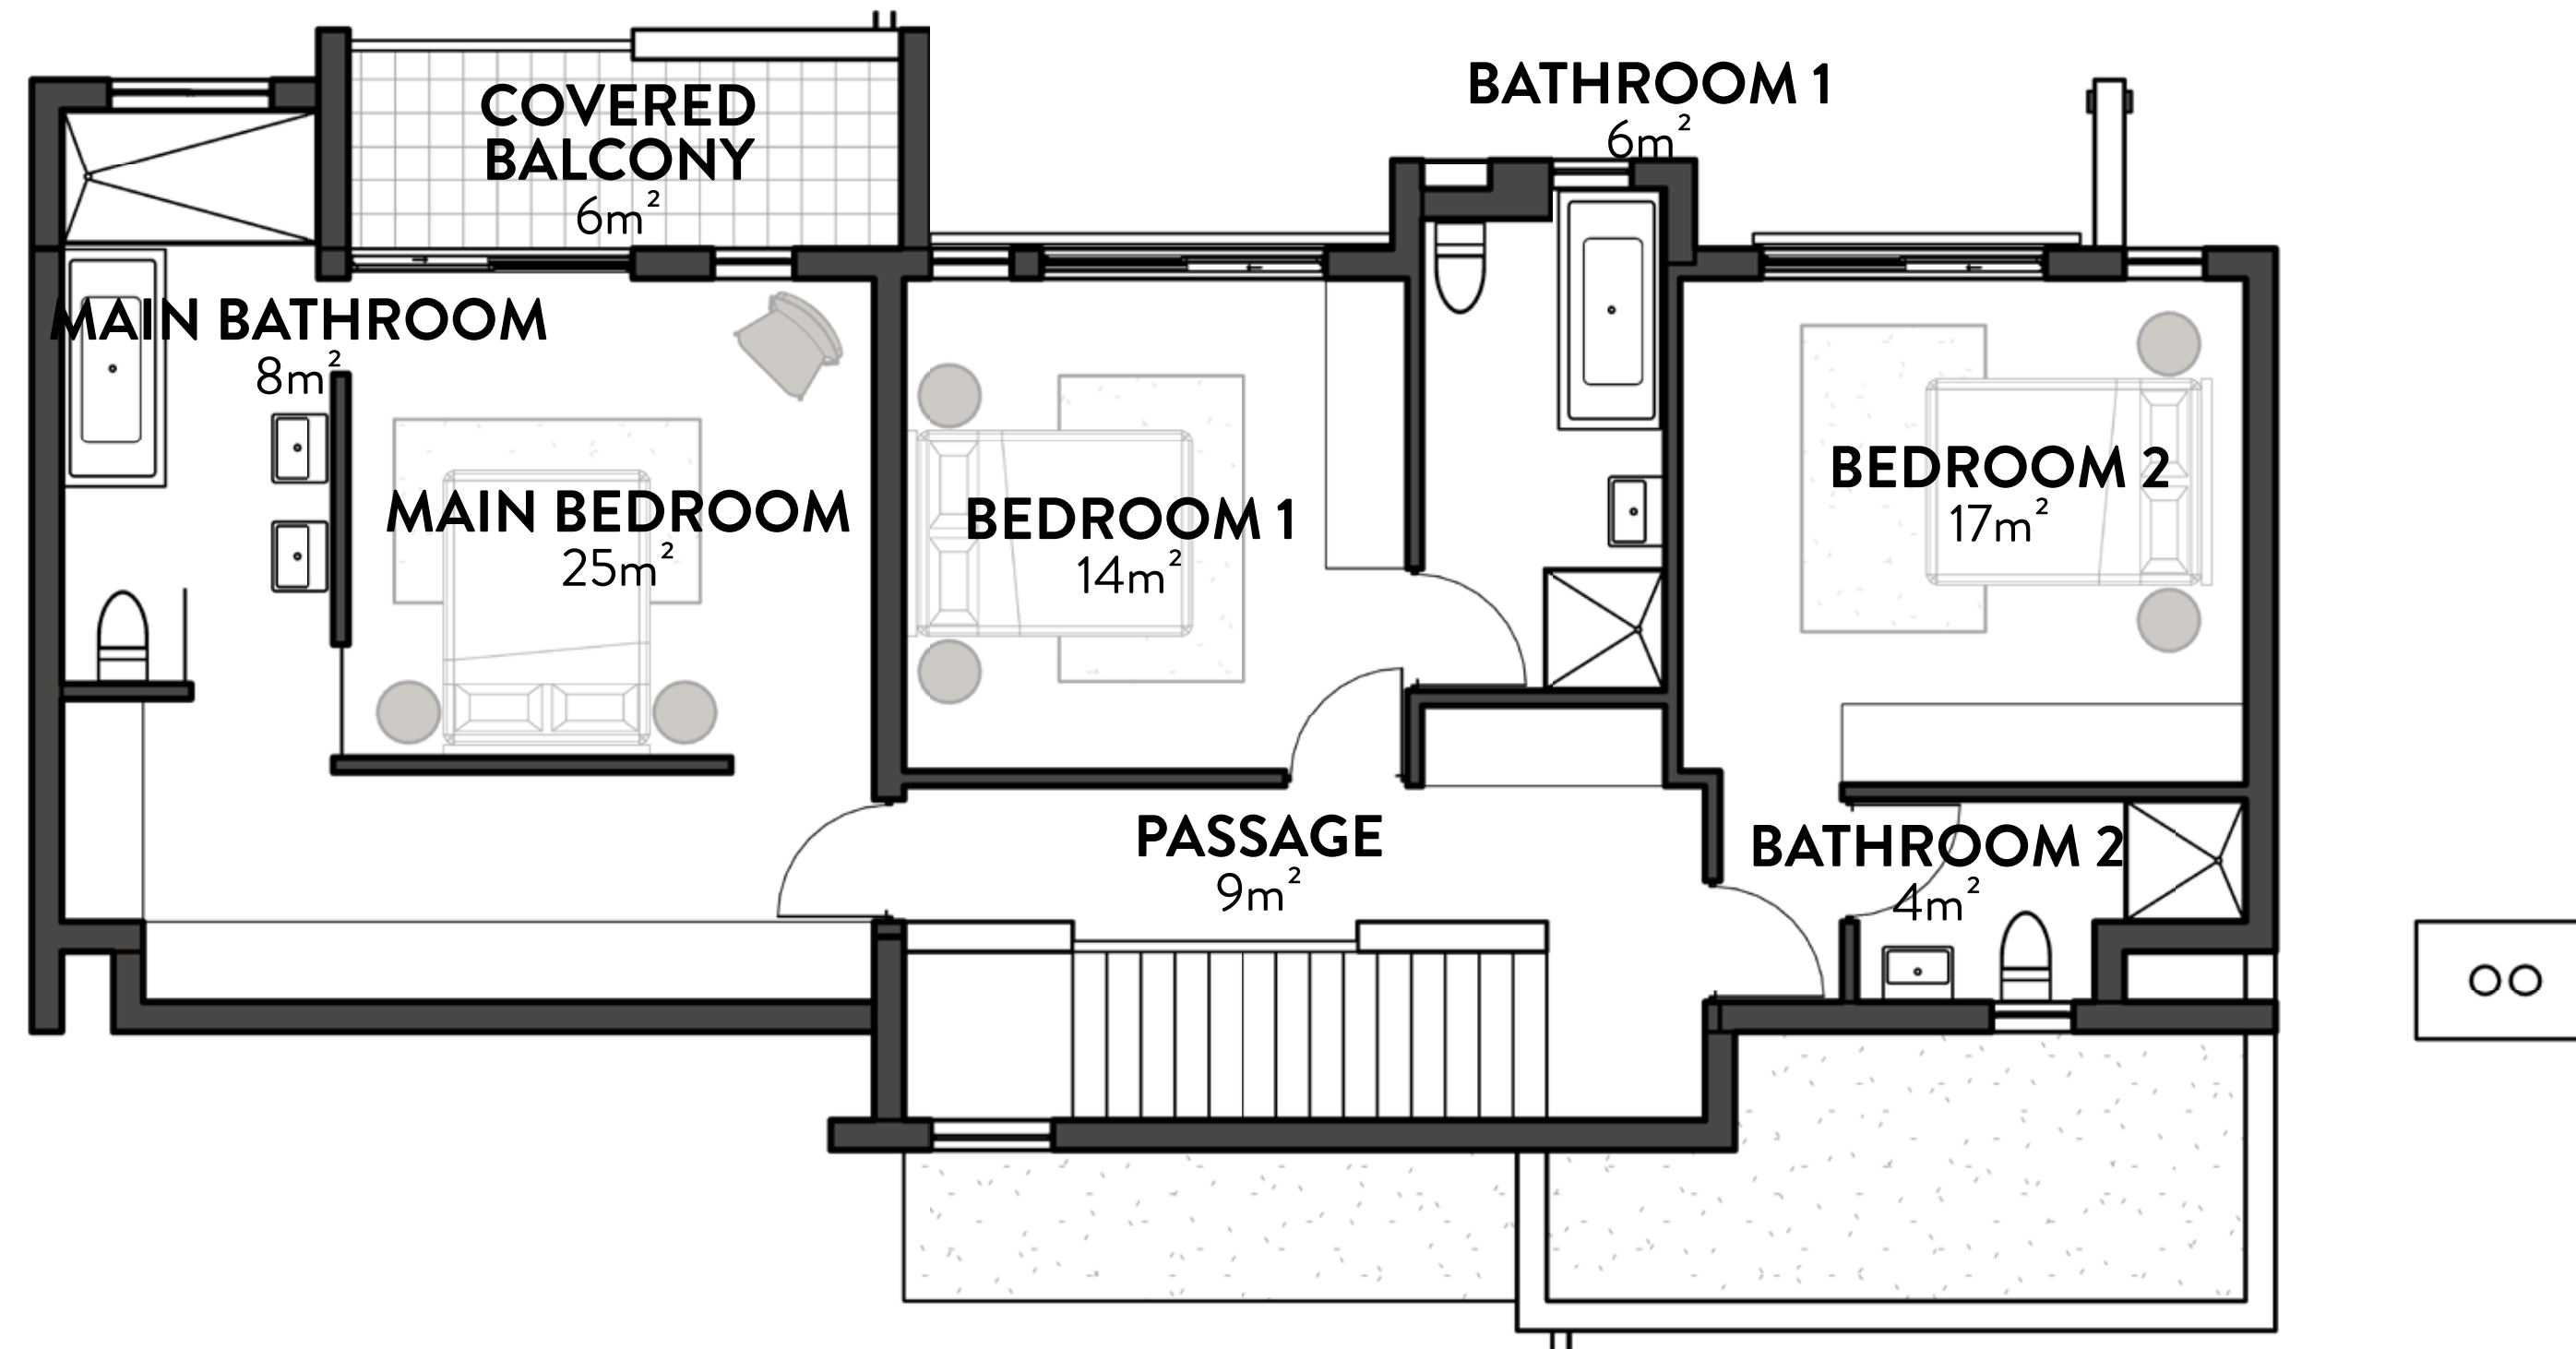

Unit size	272,6m ²
Erf size	384m ²
Exclusive Use	233,1m ²

3 Bedroom, 3 Bathroom Home

TYPE D

UNIT NUMBER 7 & 8

Unit size	275,4m ²
Erf size	307m ² 401m ²
Exclusive Use	156,9m ² 250,9m ²

GROUND FLOOR

3 Bedroom, 3 Bathroom Home

TYPE D

UNIT NUMBER 7 & 8

Unit size	275,4m ²
Erf size	307m ² 401m ²
Exclusive Use	156,9m ² 250,9m ²

FIRST FLOOR

GROUND FLOOR

3 Bedroom, 3 Bathroom Home

TYPE E

UNIT NUMBER 9

Unit size	250,1m ²
Erf size	348m ²
Exclusive Use	209,8m ²

3 Bedroom, 3 Bathroom Home

TYPE E

UNIT NUMBER 9

FIRST FLOOR

Unit size	250,1m ²
Erf size	348m ²
Exclusive Use	209,8m ²