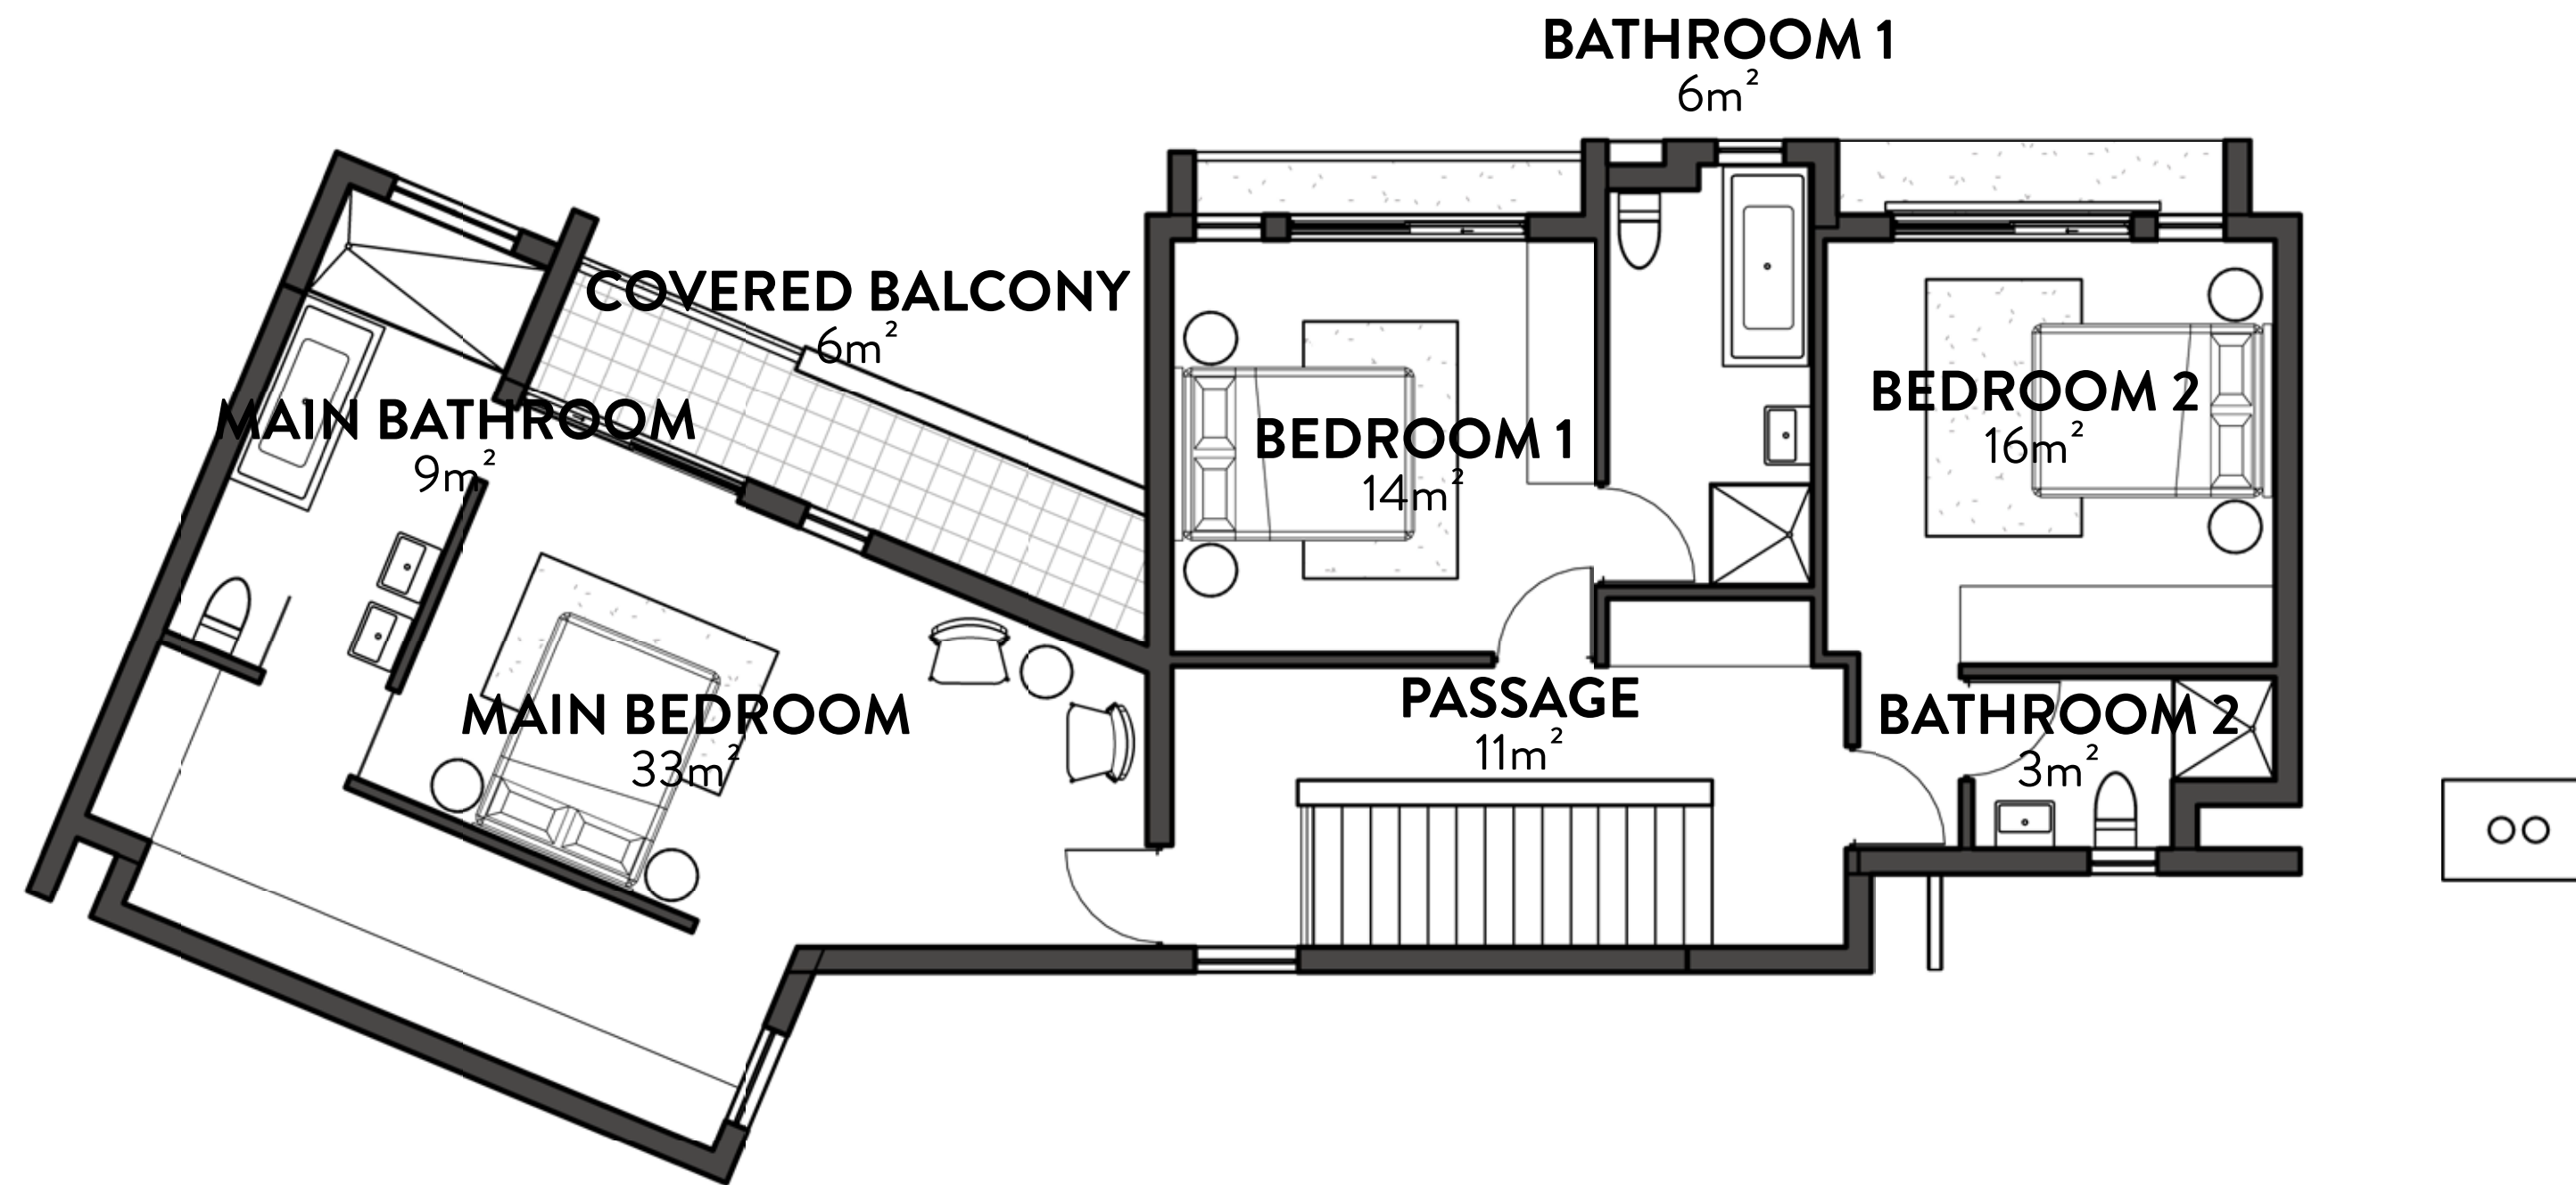

TYPE A

UNIT NUMBER 1 -3

Unit size	252m ²
Erf size	466,3m ² 425m ² 588m ²
Exclusive Use	326m ² 284,7m ² 417,7m ²

THE LYNX
woodmead

3 Bedroom, 3 Bathroom Home

TYPE B

UNIT NUMBER 4 & 5

Unit size	280,9m ²
Erf size	375m ² 320m ²
Exclusive Use	213,5m ² 158,5m ²

GROUND FLOOR

3 Bedroom, 3 Bathroom Home

TYPE B

UNIT NUMBER 4 & 5

FIRST FLOOR

Unit size	280,9m ²
Erf size	375m ² 320m ²
Exclusive Use	213,5m ² 158,5m ²

THE LYNX
woodmead

3 Bedroom, 3 Bathroom Home

TYPE C

UNIT NUMBER 6

Unit size	272,6m ²
Erf size	384m ²
Exclusive Use	233,1m ²

GROUND FLOOR

FIRST FLOOR

3 Bedroom, 3 Bathroom Home

TYPE C

UNIT NUMBER 6

Unit size	272,6m ²
Erf size	384m ²
Exclusive Use	233,1m ²

3 Bedroom, 3 Bathroom Home

TYPE D

UNIT NUMBER 7 & 8

Unit size	275,4m ²
Erf size	307m ² 401m ²
Exclusive Use	156,9m ² 250,9m ²

GROUND FLOOR

3 Bedroom, 3 Bathroom Home