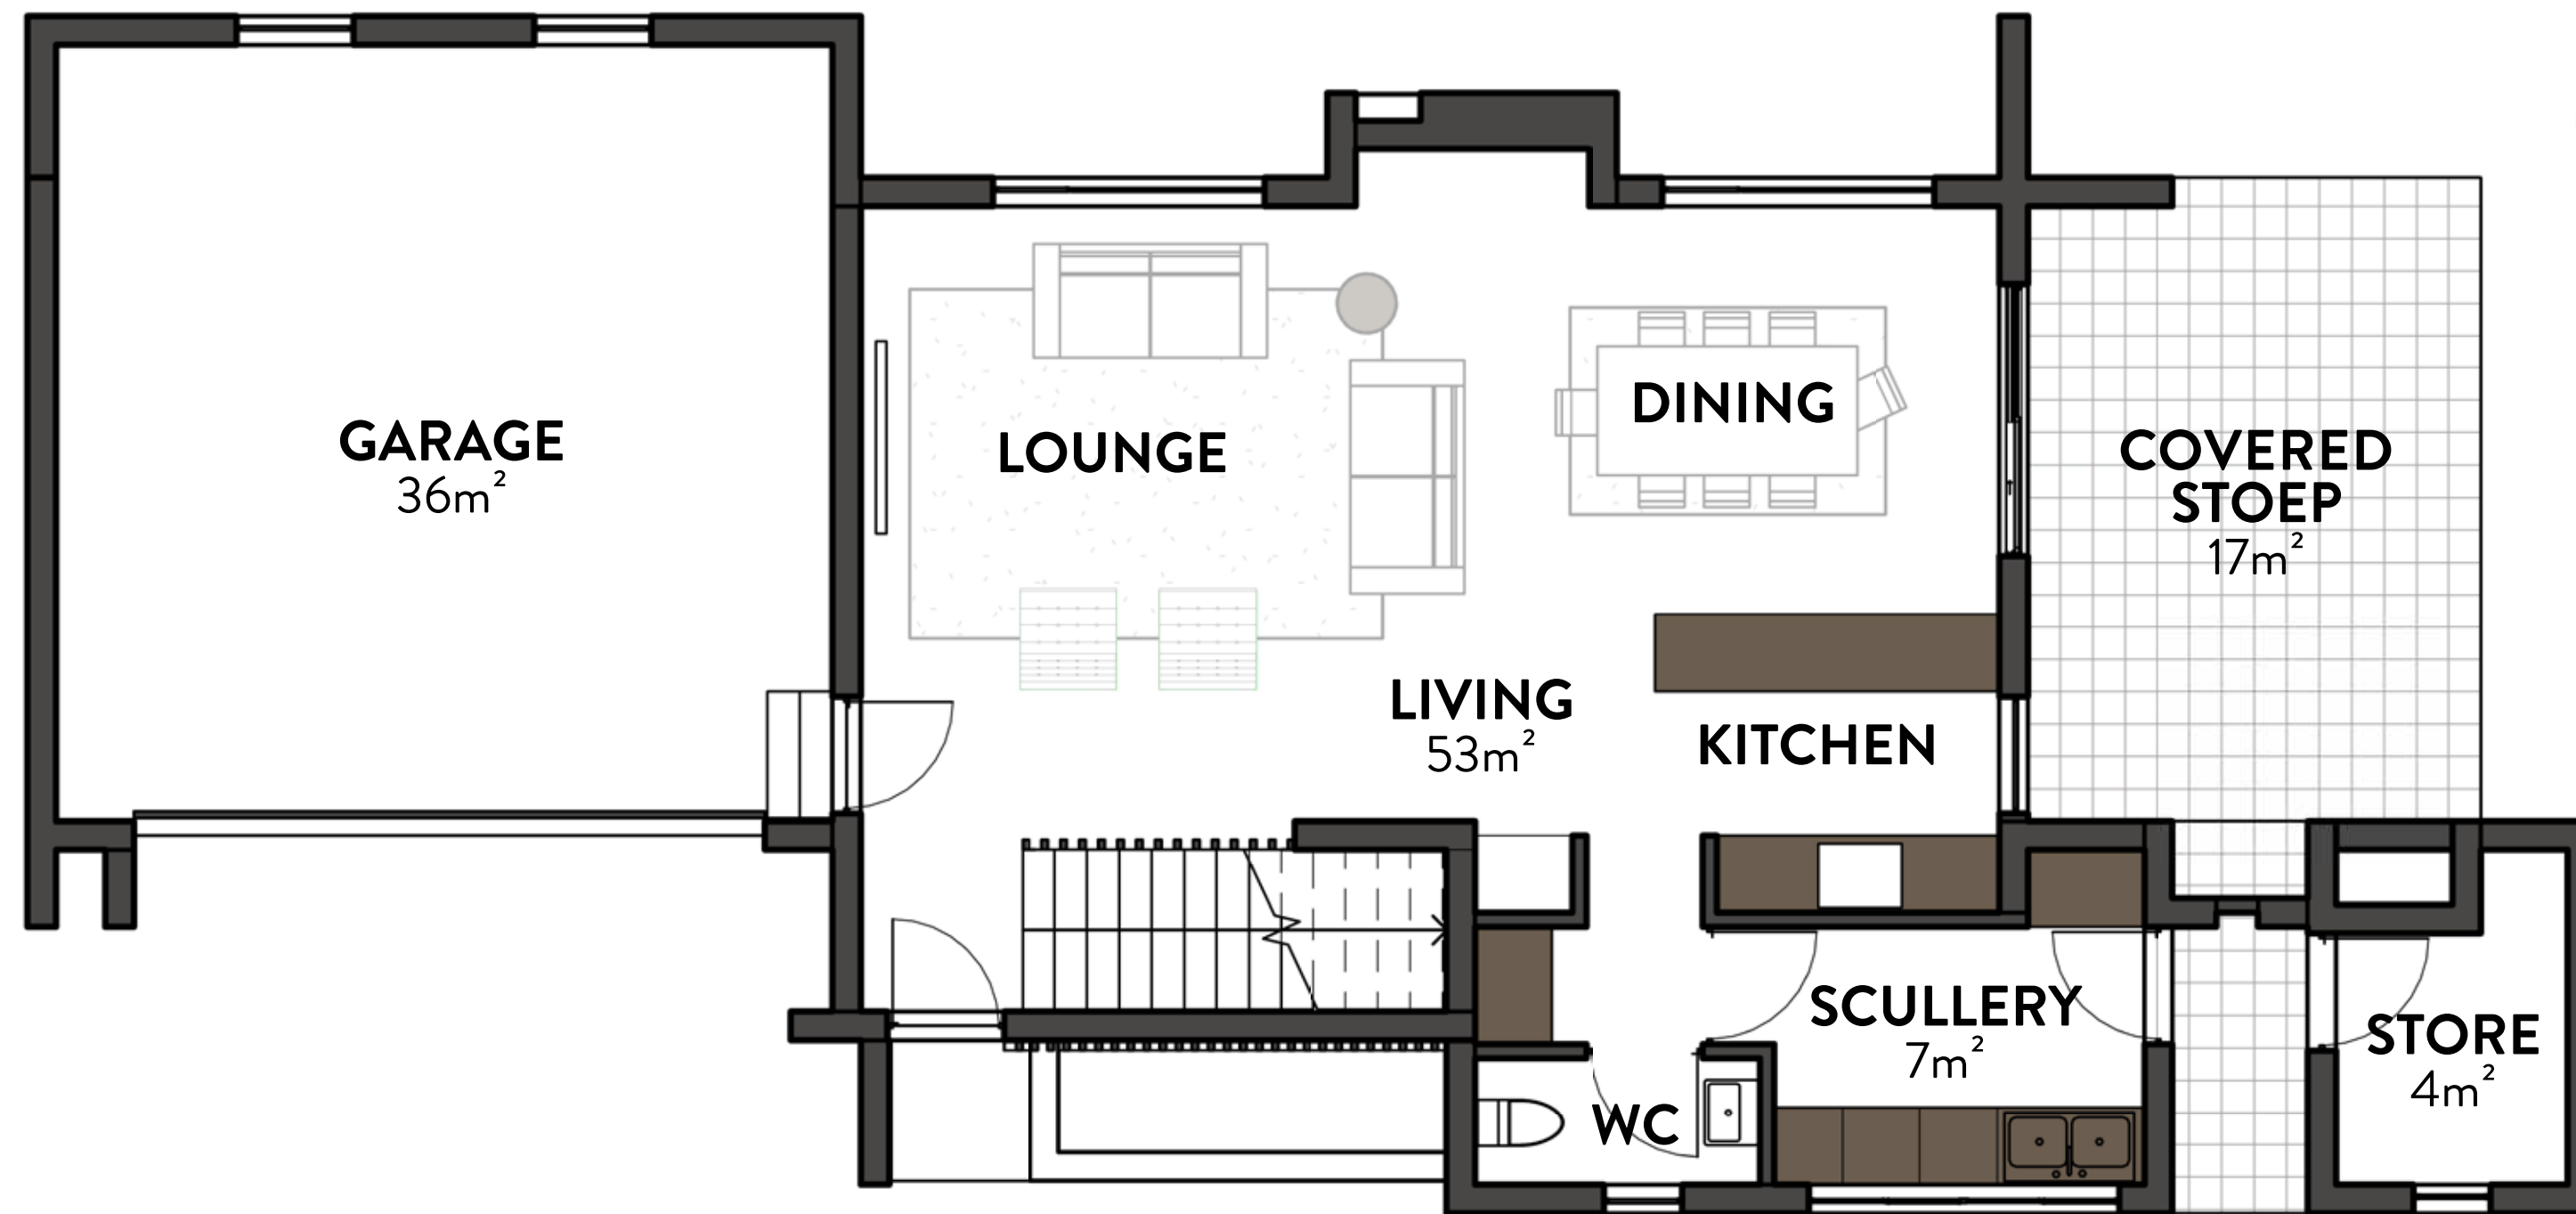

Unit size	272,6m ²
Erf size	384m ²
Exclusive Use	233,1m ²

3 Bedroom, 3 Bathroom Home

TYPE D

UNIT NUMBER 7 & 8

Unit size	275,4m ²
Erf size	307m ² 401m ²
Exclusive Use	156,9m ² 250,9m ²

GROUND FLOOR

3 Bedroom, 3 Bathroom Home

TYPE D

UNIT NUMBER 7 & 8

Unit size	275,4m ²
Erf size	307m ² 401m ²
Exclusive Use	156,9m ² 250,9m ²

FIRST FLOOR

GROUND FLOOR

3 Bedroom, 3 Bathroom Home

TYPE E

UNIT NUMBER 9

Unit size	250,1m ²
Erf size	348m ²
Exclusive Use	209,8m ²

3 Bedroom, 3 Bathroom Home

TYPE E

UNIT NUMBER 9

FIRST FLOOR

Unit size	250,1m ²
Erf size	348m ²
Exclusive Use	209,8m ²