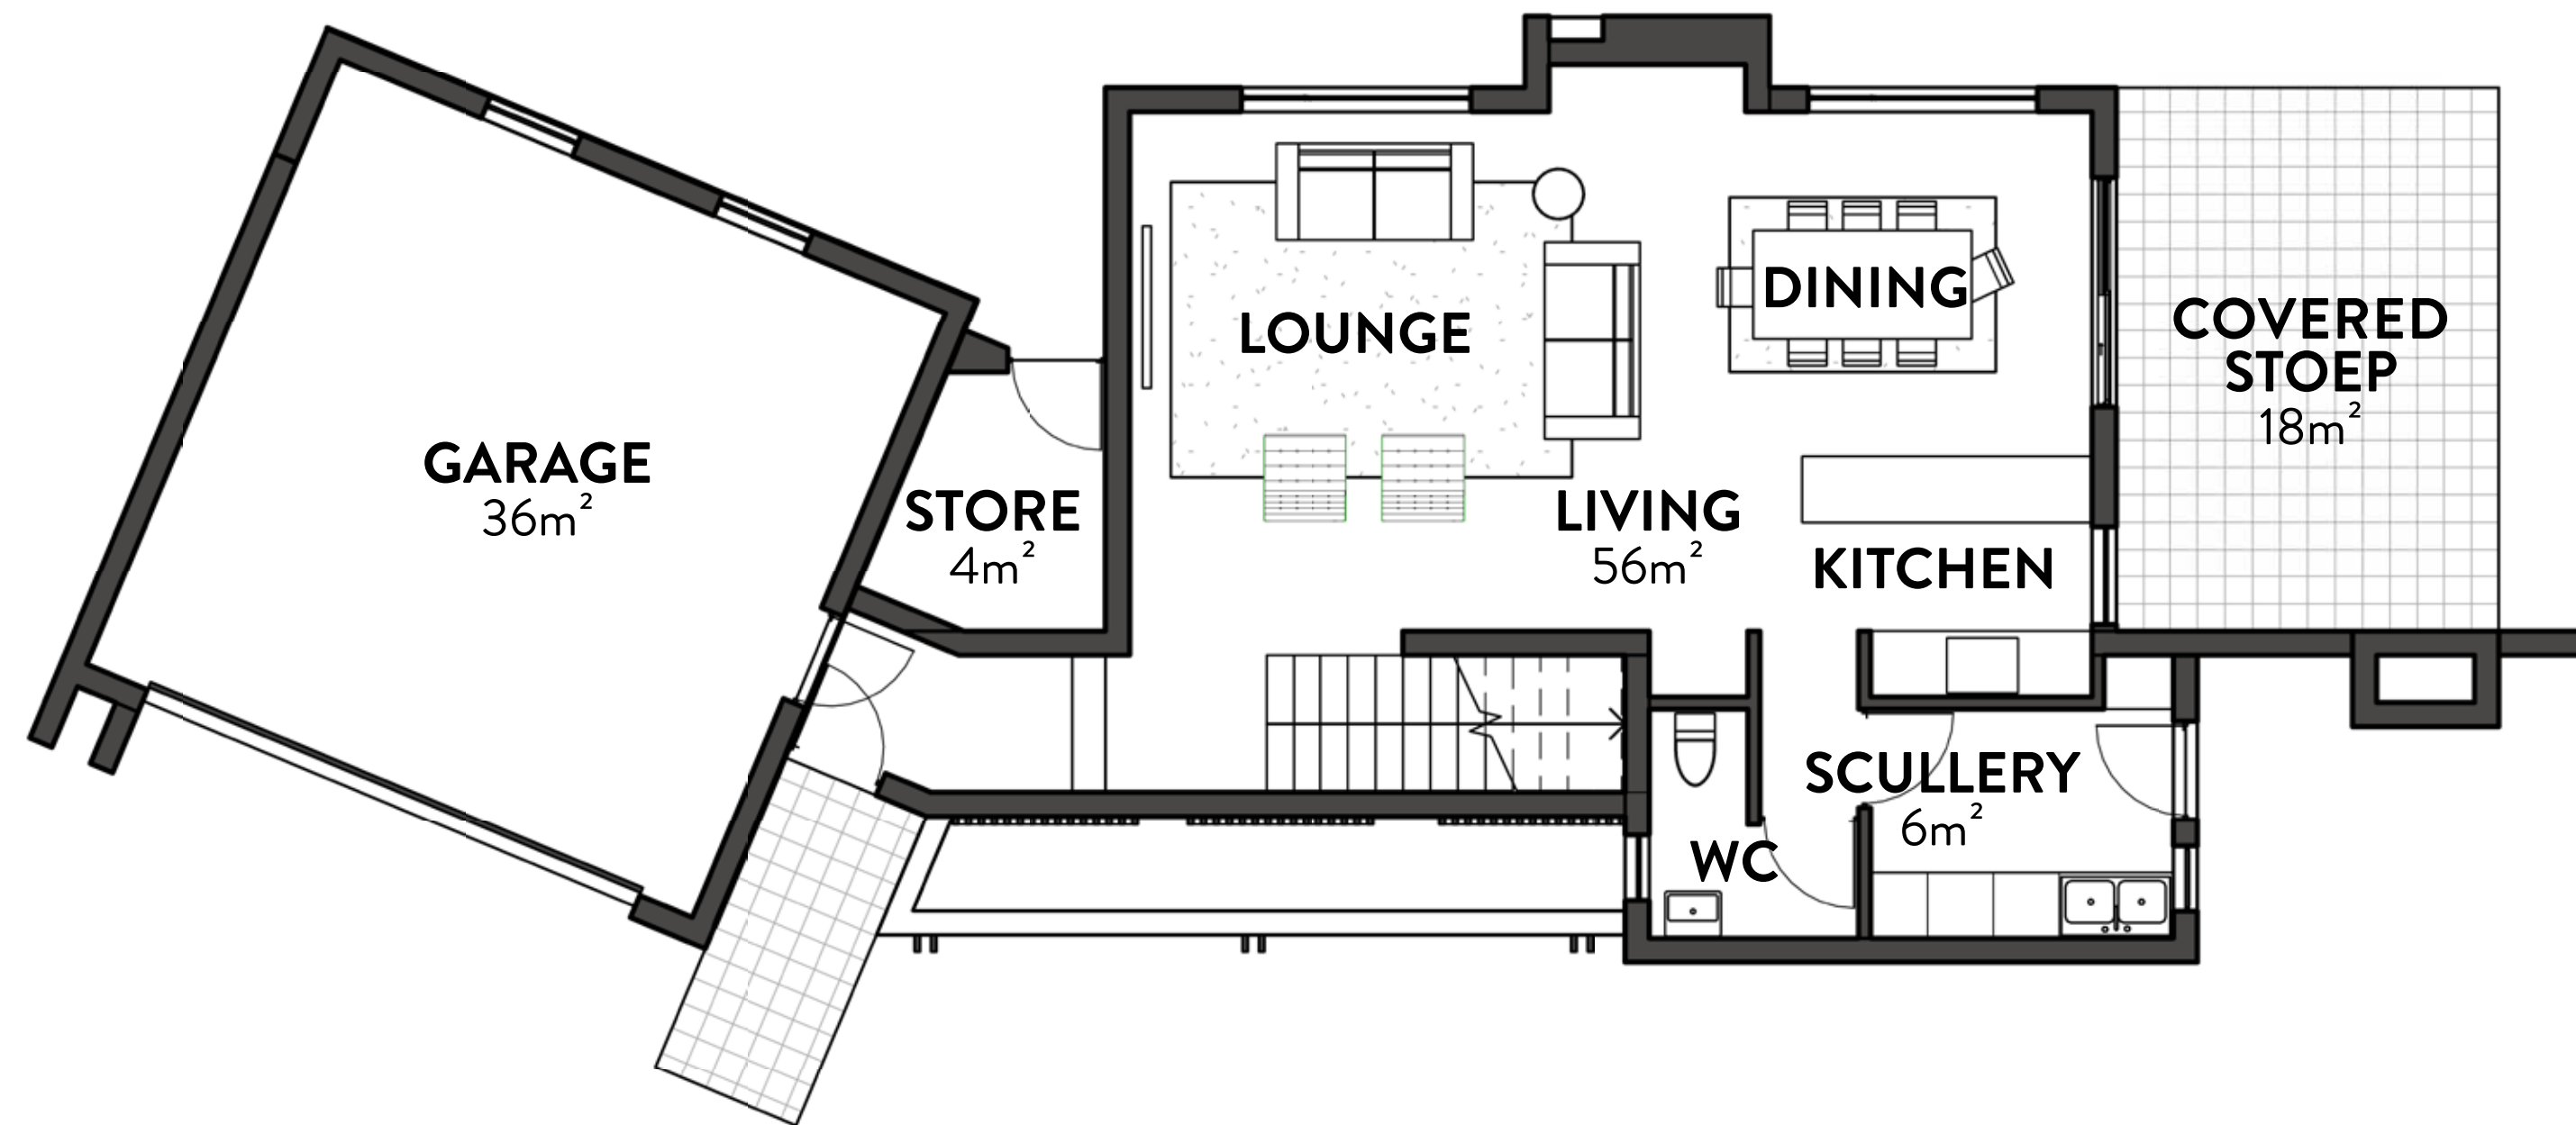

GROUND FLOOR

3 Bedroom, 3 Bathroom Home

TYPE B

UNIT NUMBER 4 & 5

FIRST FLOOR

Unit size	280,9m ²
Erf size	375m ² 320m ²
Exclusive Use	213,5m ² 158,5m ²

THE LYNX
woodmead

3 Bedroom, 3 Bathroom Home

TYPE C

UNIT NUMBER 6

Unit size	272,6m ²
Erf size	384m ²
Exclusive Use	233,1m ²

GROUND FLOOR

FIRST FLOOR

3 Bedroom, 3 Bathroom Home

TYPE C

UNIT NUMBER 6

Unit size	272,6m ²
Erf size	384m ²
Exclusive Use	233,1m ²

3 Bedroom, 3 Bathroom Home

TYPE D

UNIT NUMBER 7 & 8

Unit size	275,4m ²
Erf size	307m ² 401m ²
Exclusive Use	156,9m ² 250,9m ²

GROUND FLOOR

3 Bedroom, 3 Bathroom Home

TYPE D

UNIT NUMBER 7 & 8

Unit size	275,4m ²
Erf size	307m ² 401m ²
Exclusive Use	156,9m ² 250,9m ²

FIRST FLOOR

GROUND FLOOR

3 Bedroom, 3 Bathroom Home

TYPE E

UNIT NUMBER 9