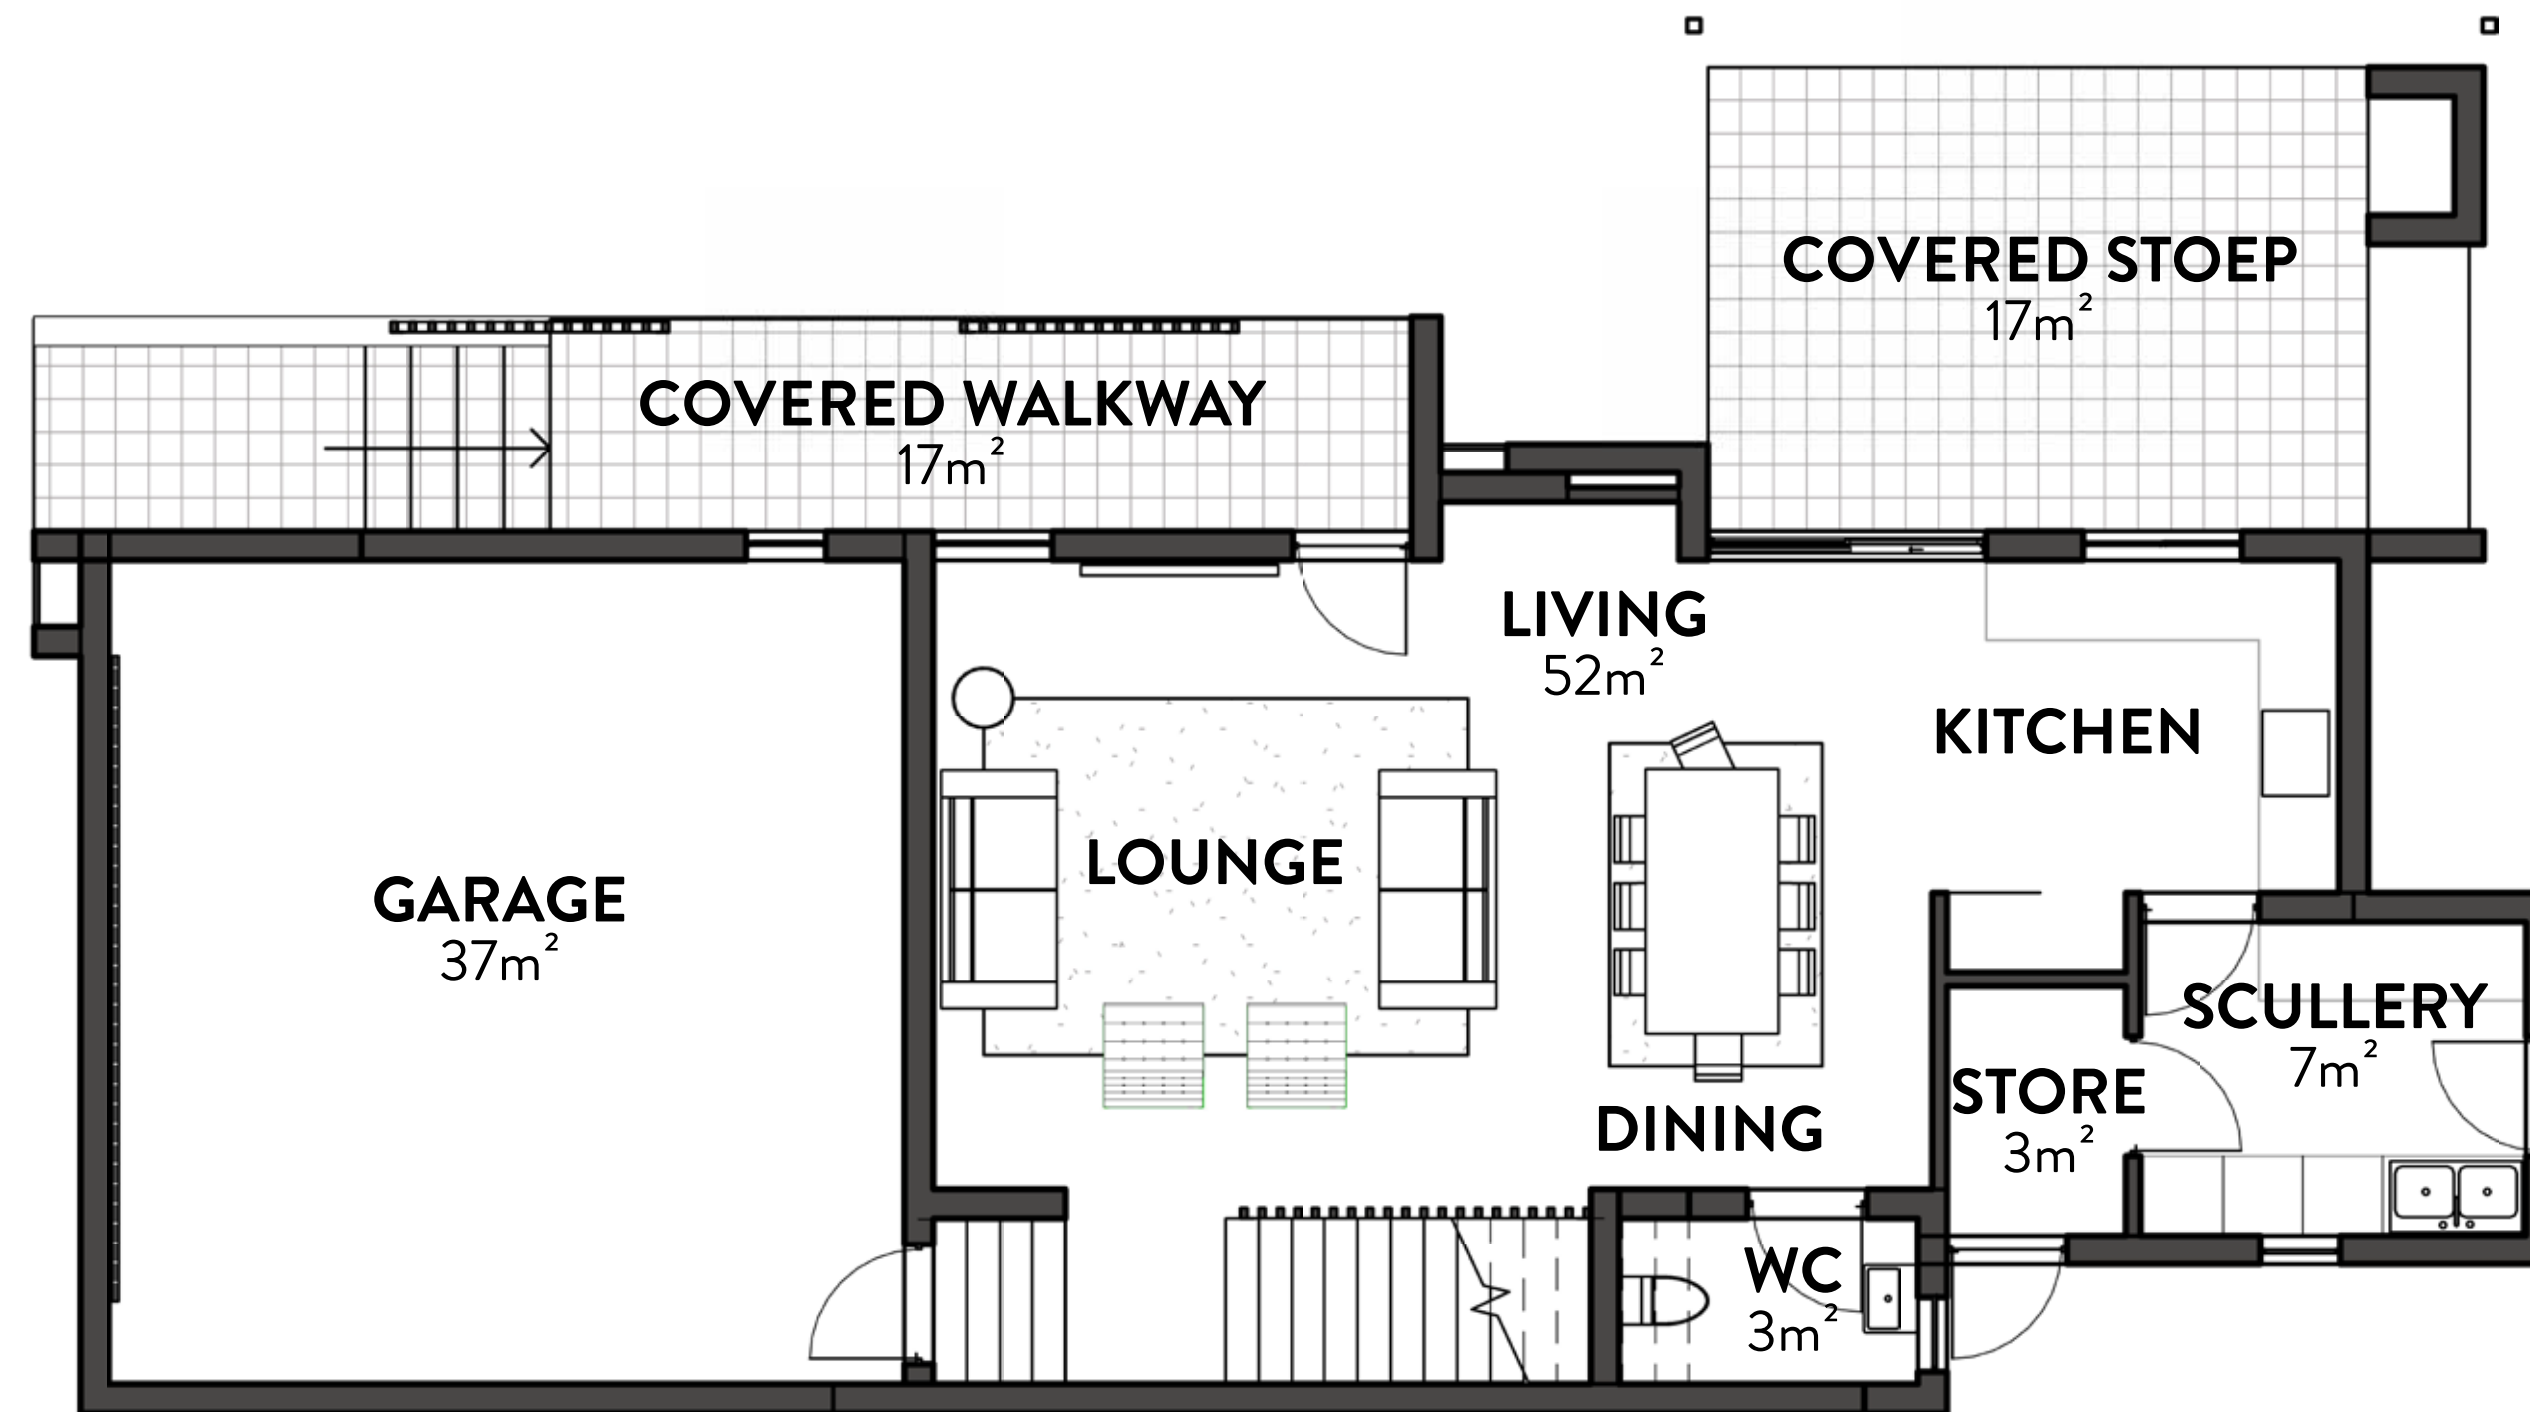

GROUND FLOOR

3 Bedroom, 3 Bathroom Home

TYPE B

UNIT NUMBER 4 & 5

FIRST FLOOR

Unit size	280,9m ²
Erf size	375m ² 320m ²
Exclusive Use	213,5m ² 158,5m ²

THE LYNX
woodmead

3 Bedroom, 3 Bathroom Home

TYPE C

UNIT NUMBER 6

Unit size	272,6m ²
Erf size	384m ²
Exclusive Use	233,1m ²

GROUND FLOOR

FIRST FLOOR

3 Bedroom, 3 Bathroom Home

TYPE C

UNIT NUMBER 6

Unit size	272,6m ²
Erf size	384m ²
Exclusive Use	233,1m ²

3 Bedroom, 3 Bathroom Home

TYPE D

UNIT NUMBER 7 & 8

Unit size	275,4m ²
Erf size	307m ² 401m ²
Exclusive Use	156,9m ² 250,9m ²

GROUND FLOOR

3 Bedroom, 3 Bathroom Home

TYPE D

UNIT NUMBER 7 & 8

Unit size	275,4m ²
Erf size	307m ² 401m ²
Exclusive Use	156,9m ² 250,9m ²

FIRST FLOOR

GROUND FLOOR

3 Bedroom, 3 Bathroom Home

TYPE E

UNIT NUMBER 9