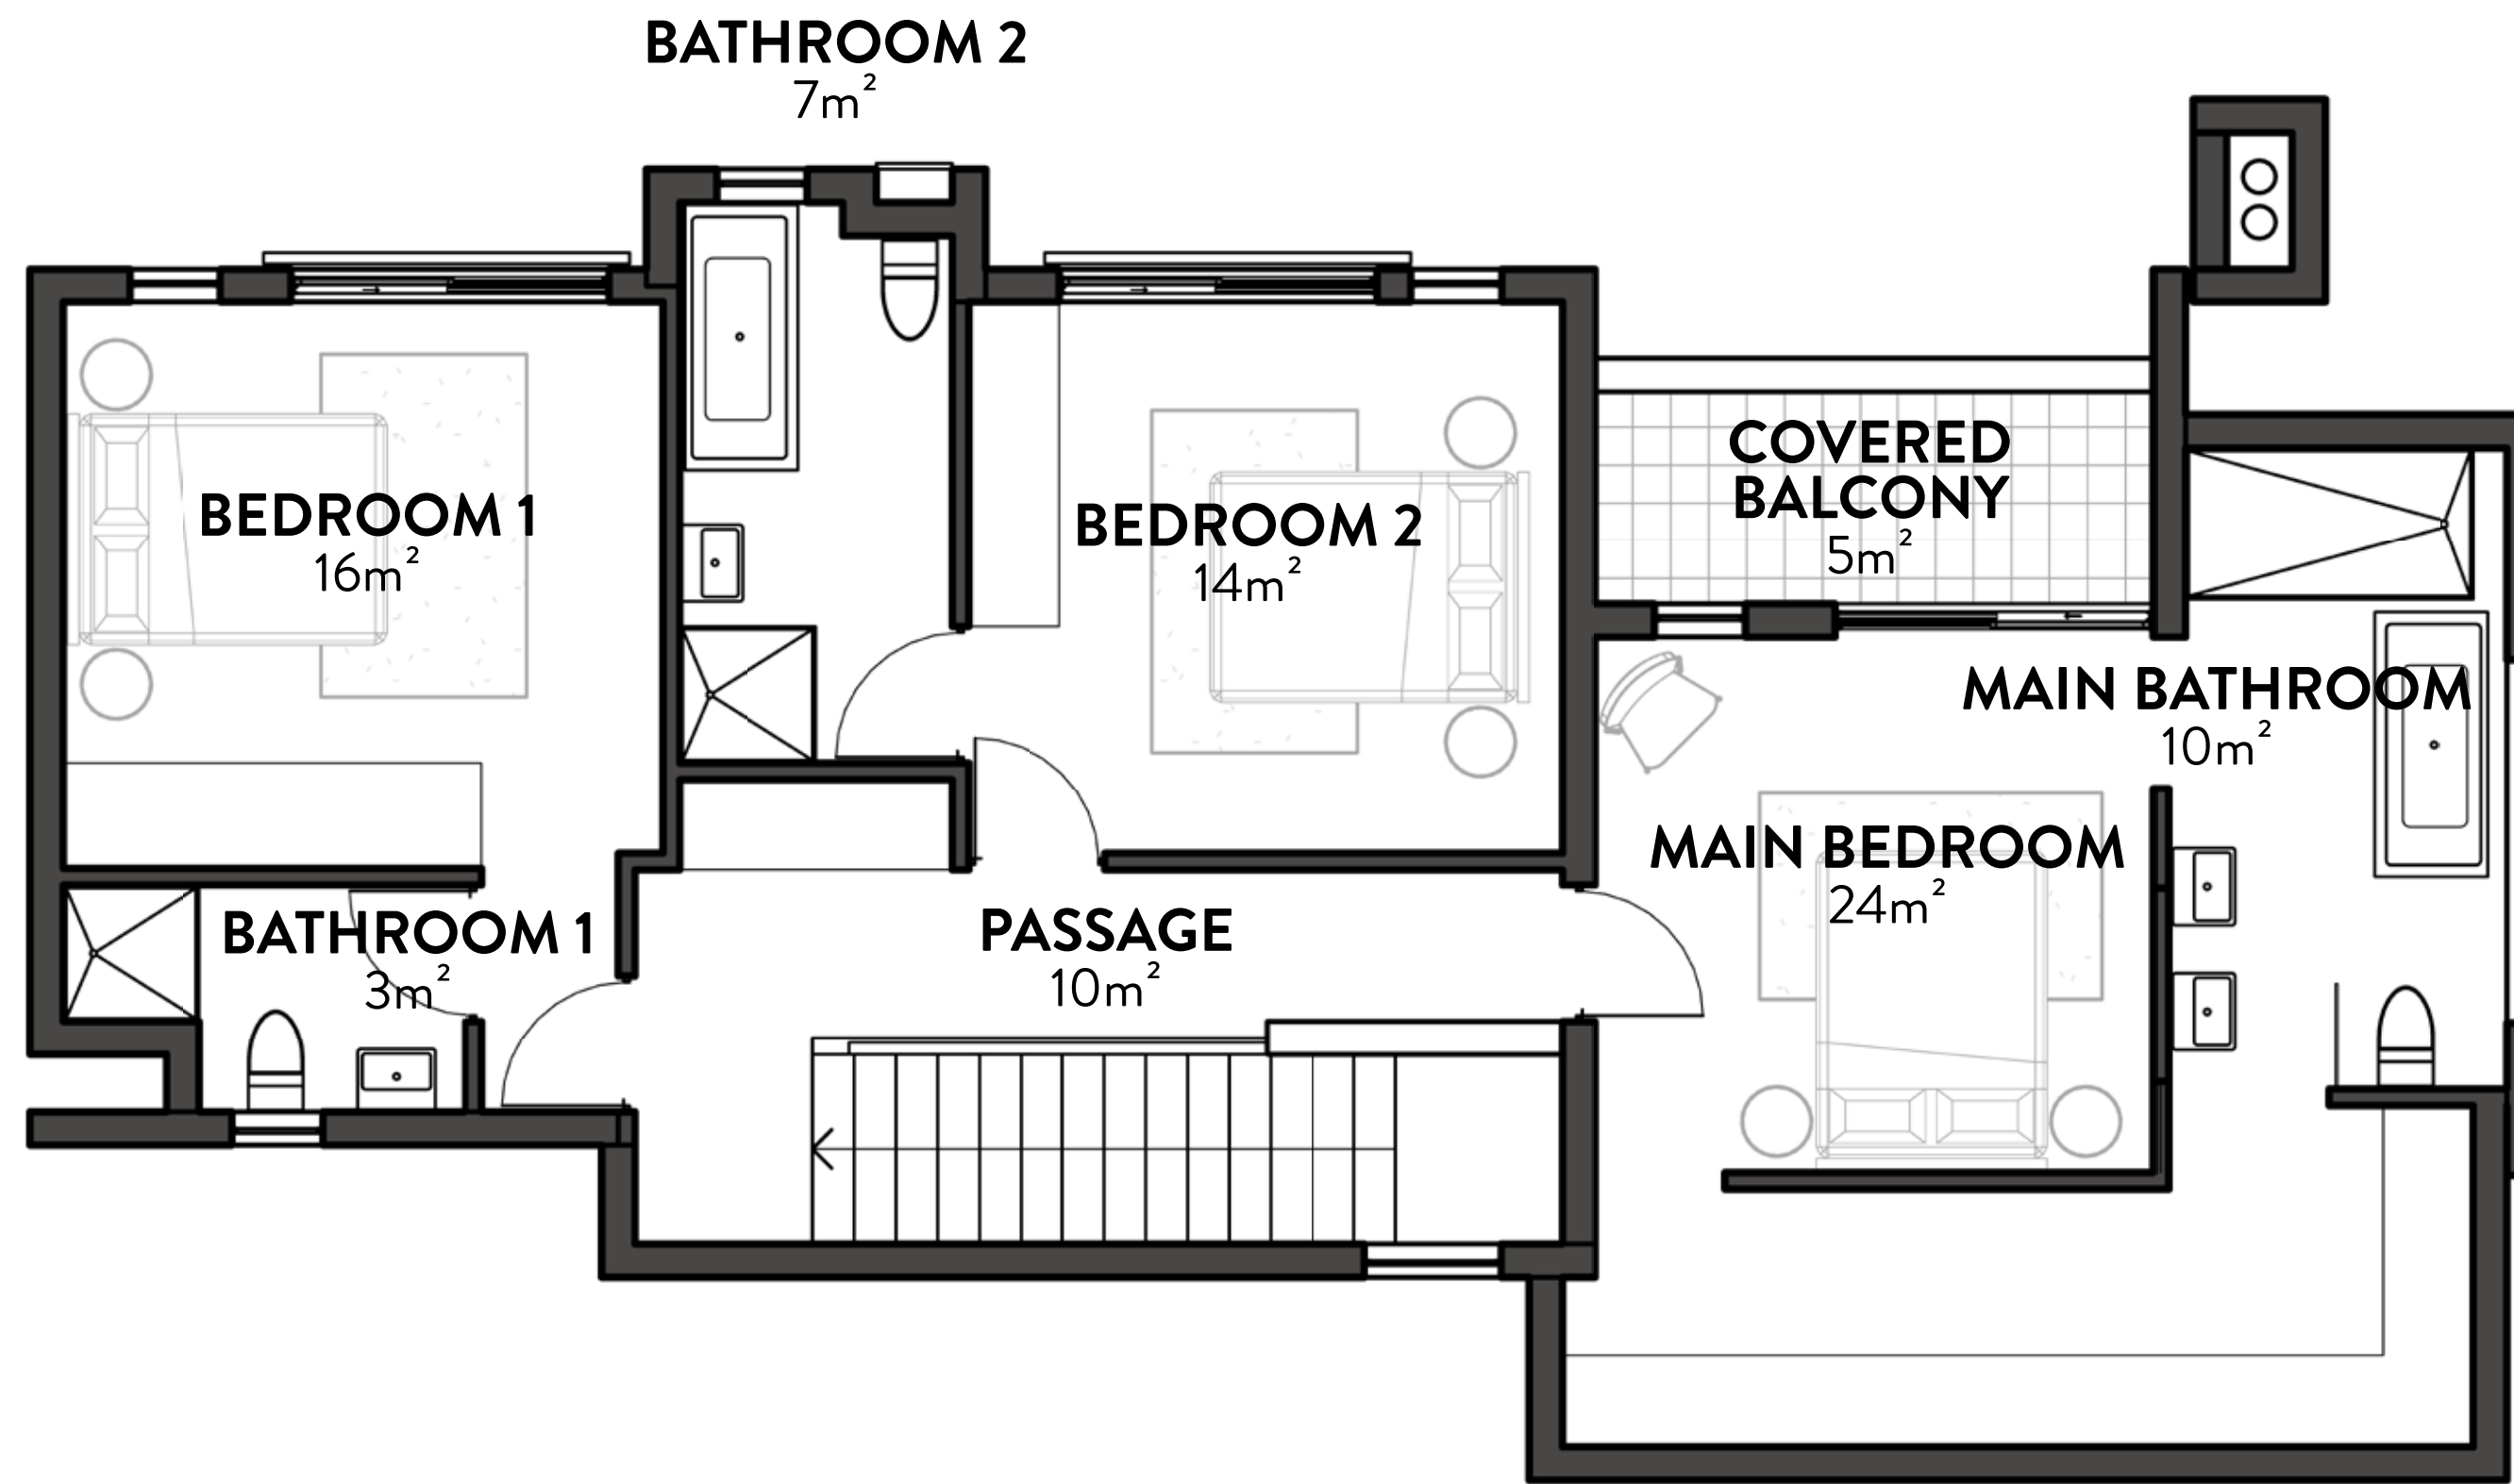

GROUND FLOOR

THE LYNX
woodmead

3 Bedroom, 3 Bathroom Home

TYPE A

UNIT NUMBER 1 -3

Unit size	252m ²
Erf size	466,3m ²
	425m ²
	588m ²
Exclusive Use	326m ²
	284,7m ²
	417,7m ²

FIRST FLOOR

3 Bedroom, 3 Bathroom Home

TYPE A

UNIT NUMBER 1 -3

Unit size	252m ²
Erf size	466,3m ² 425m ² 588m ²
Exclusive Use	326m ² 284,7m ² 417,7m ²

THE LYNX
woodmead

3 Bedroom, 3 Bathroom Home

TYPE B

UNIT NUMBER 4 & 5

Unit size	280,9m ²
Erf size	375m ² 320m ²
Exclusive Use	213,5m ² 158,5m ²

GROUND FLOOR

3 Bedroom, 3 Bathroom Home

TYPE B

UNIT NUMBER 4 & 5

FIRST FLOOR

Unit size	280,9m ²
Erf size	375m ² 320m ²
Exclusive Use	213,5m ² 158,5m ²

THE LYNX
woodmead

3 Bedroom, 3 Bathroom Home

Unit size	272,6m ²
Erf size	384m ²
Exclusive Use	233,1m ²

3 Bedroom, 3 Bathroom Home

TYPE D

UNIT NUMBER 7 & 8

Unit size	275,4m ²
Erf size	307m ² 401m ²
Exclusive Use	156,9m ² 250,9m ²

GROUND FLOOR

3 Bedroom, 3 Bathroom Home